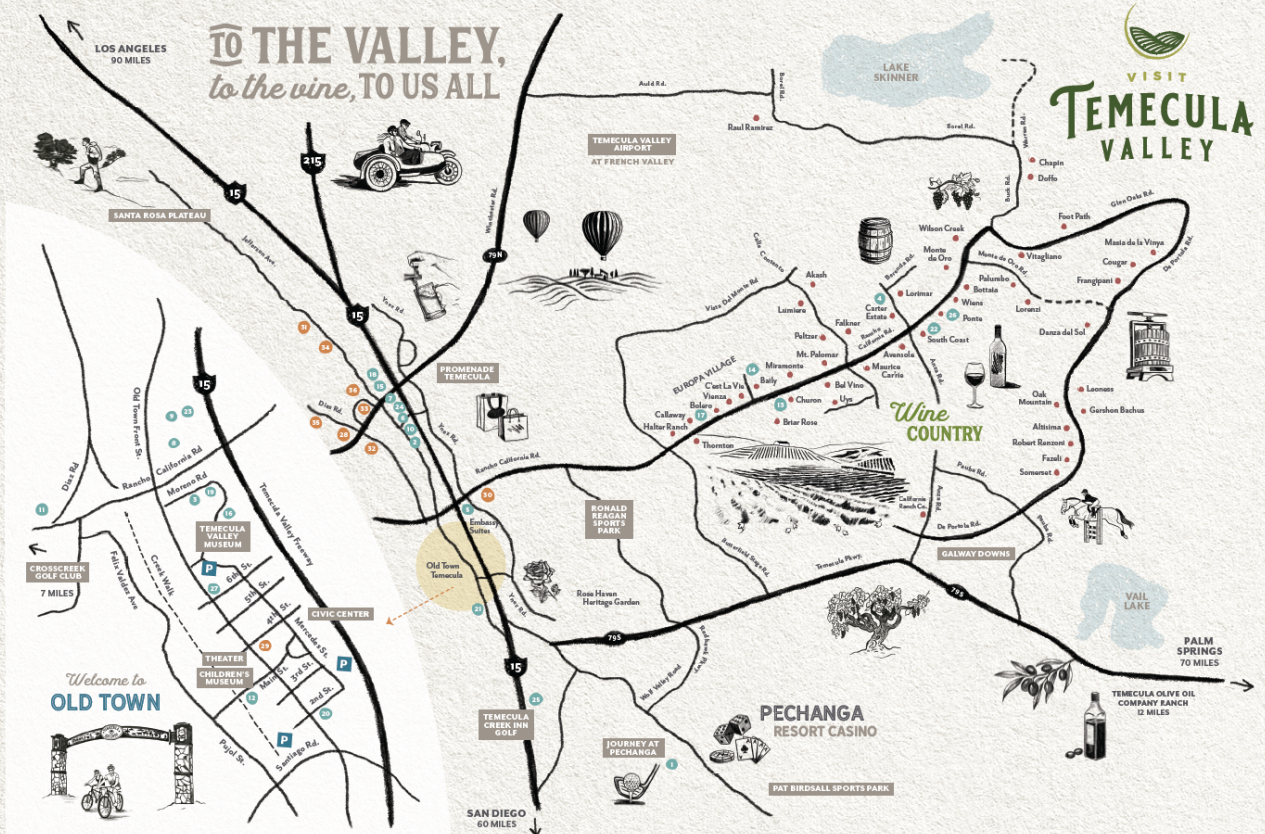

# TO THE VALLEY, to the vine, TO US ALL

## VISIT TEMECULA VALLEY

### STAY

- 1 Pechanga Resort Casino
- 2 Best Western Country Inn
- 3 Best Western Plus
- 4 Carter Estate Winery and Resort
- 5 Embassy Suites
- 6 Extended Stay America
- 7 Fairfield Inn & Suites by Marriott
- 8 Hampton Inn & Suites
- 9 Hilton Garden Inn
- 10 Holiday Inn Express
- 11 Home2 Suites by Hilton
- 12 Hotel Temecula
- 13 Inn at Chalon Winery
- 14 Inn at Europa Village
- 15 La Quinta Inn & Suites
- 16 Motel 6
- 17 Bolero at Europa Village
- 18 Quality Inn Wine Country
- 19 Rancho California Inn
- 20 Rodeway Inn
- 21 Signature Temecula
- 22 South Coast Winery Resort & Spa
- 23 Springhill Suites by Marriott
- 24 Staybridge Suites
- 25 Temecula Creek Inn
- 26 Punta Vinyard Inn
- 27 Palomar Inn Hotel

### BREWERIES & SPIRITS

- 28 Ironfire
- 29 Stone Church
- 30 Oscar's
- 31 Garage
- 32 Radantfest
- 33 Black Market
- 34 8 Bit
- 35 Batch Mead
- 36 Salaris

Welcome to  
**OLD TOWN**

TEMECULA OLIVE OIL  
COMPANY RANCH  
12 MILES